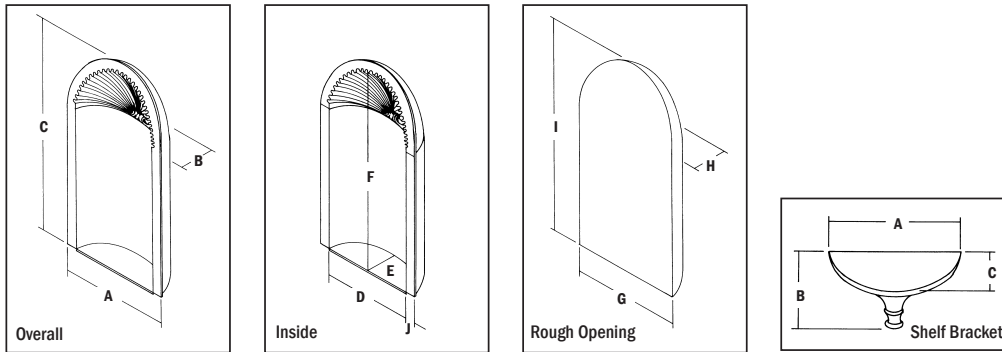

## NICHE "B" INSTALLATION (2 OF 2)

Niche Unit Sets			91240 Chatham	91630 Waverly	91770 Waverly	91790 Wesley	91410 Bellemade	91590 Sonoma	91840 Sonoma	91520 Monterey
Niche Unit	Overall	Width A	29-3/4"	22-3/4"	16-3/4"	16-3/4"	15-5/8"	16-7/8"	29-3/4"	16-7/8"
		Depth B	10"	7-5/8"	4"	4"	6-3/4"	5"	8-1/4"	5"
		Height C	57-1/8"	43-3/8"	36-1/2"	36-1/2"	29-5/8"	36"	56-3/4"	36"
	Inside	Width D	24"	17-3/4"	12-3/4"	12-3/4"	10-1/2"	13"	25-1/4"	13"
		Depth E	7-3/4"	6-5/16"	3-1/2"	3-1/2"	5"	3-1/2"	7-5/8"	3-1/2"
		Height F	53-5/8"	39-13/16"	34-1/4"	34-1/4"	25-13/16"	33-5/16"	53-3/4"	33-5/16"
	Rough Opening	Width G	28"	21-3/8"	14-1/2"	14-1/2"	12-1/2"	14-1/2"	28"	14-1/2"
		Depth H	9-1/4"	7-1/4"	4"	4"	6"	4"	9-1/4"	4"
		Height I	56"	42-1/2"	35-1/2"	35-1/2"	28-1/4"	35"	56"	35"
Integral Casing/Pilaster	Width J	2"	2-3/8"	1-7/8"	1-7/8"	2-5/16"	1-3/4"	2"	1-3/4"	
	Proj K	7/8"	9/16"	5/8"	5/8"	13/16"	1"	1-1/4"	1"	
Shelf Bracket	Overall	Width A	3-15/16"	25-9/16"	18-1/4"	17-1/4"	16-5/8"	17-1/4"	3-15/16"	3-15/16"
		Height B	3-1/8"	8-7/8"	6-1/4"	3-1/8"	6"	3-1/8"	3-1/8"	3-1/8"
		Proj C	3-1/8"	7-1/2"	5-1/4"	3-1/8"	6-1/8"	3-1/8"	3-1/8"	3-1/8"